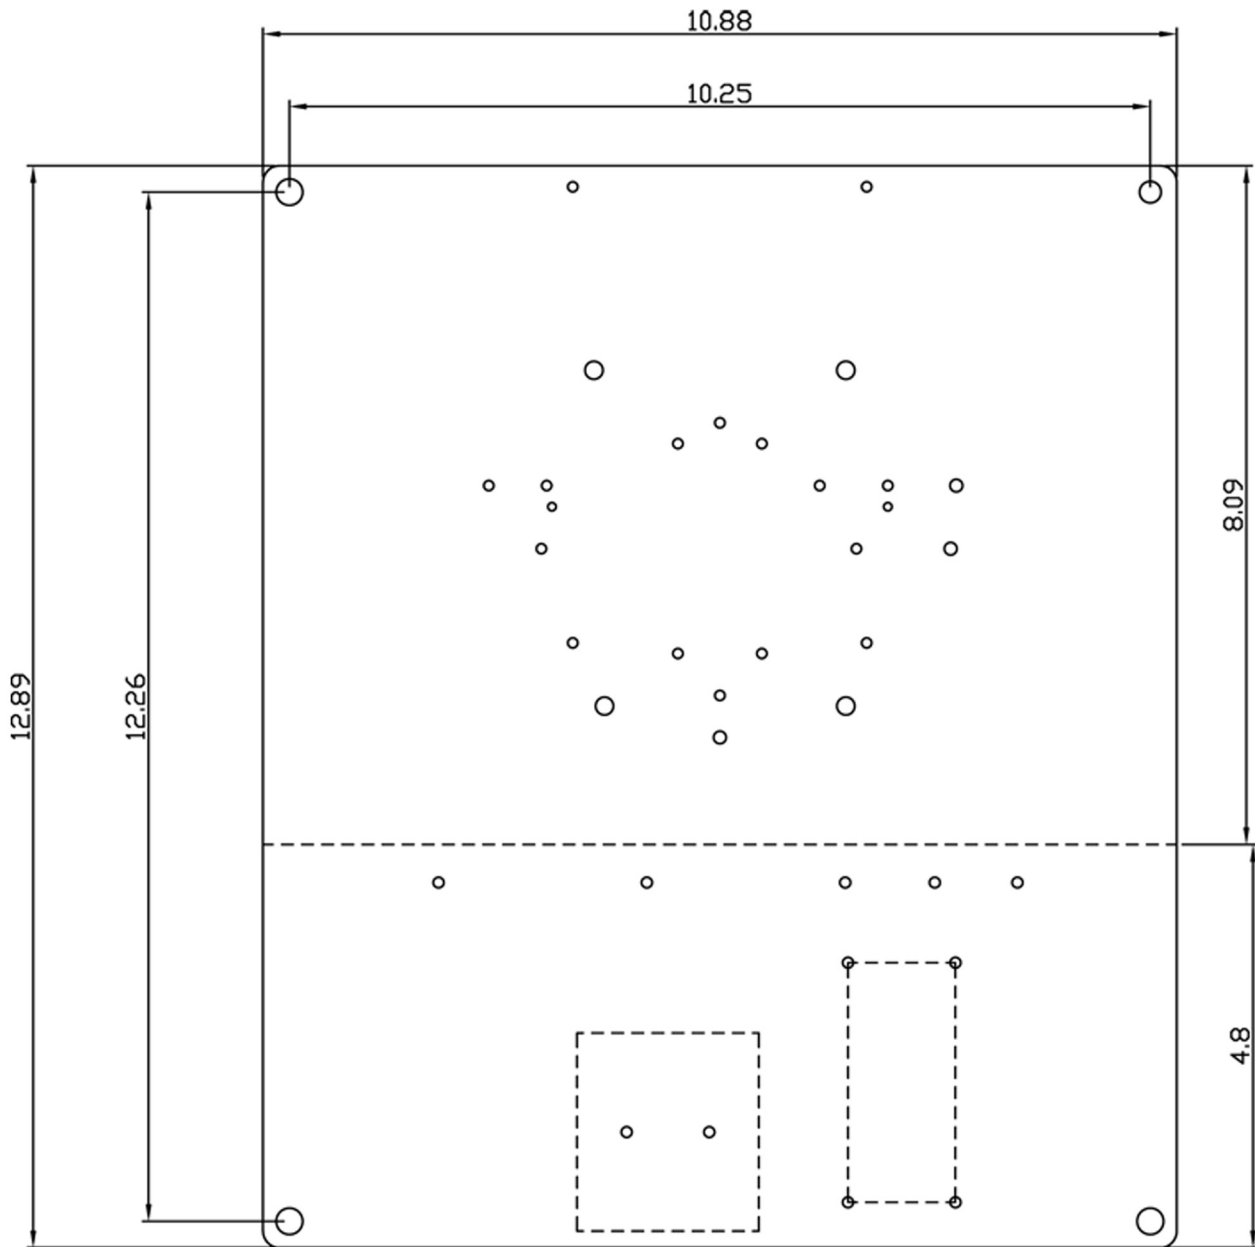

TerraWave Solutions 14x12 Heated/Cooled Enclosure Backplate

VABP1412-U-HC

All Dimensions in Inches