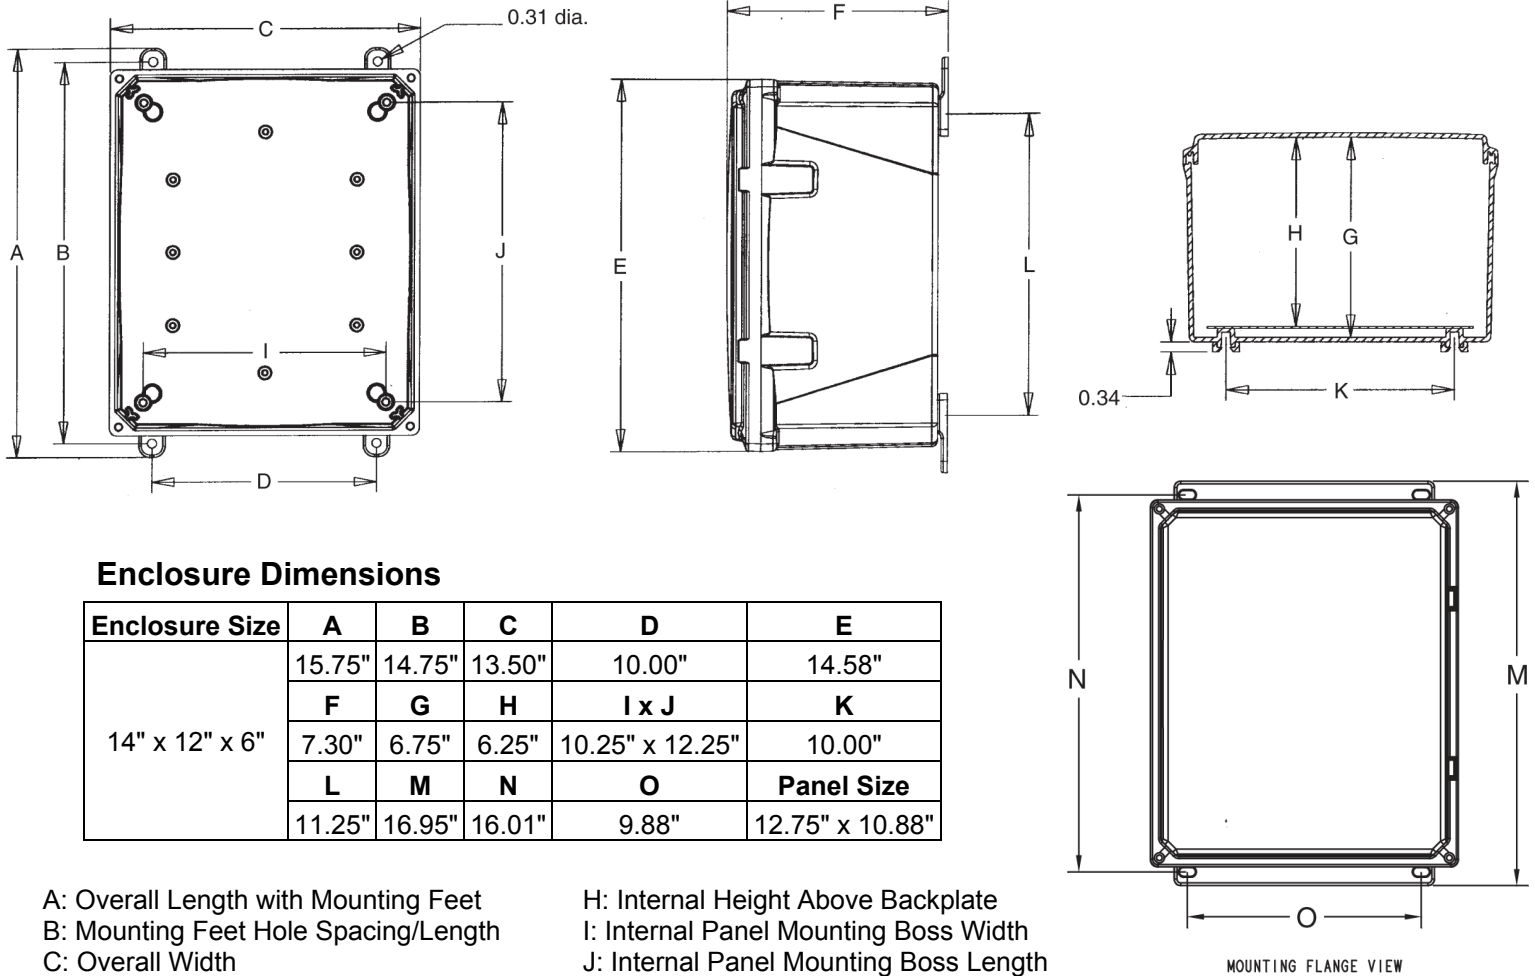

Enclosure Dimensions

Enclosure Size	A	B	C	D	E
14" x 12" x 6"	15.75"	14.75"	13.50"	10.00"	14.58"
	F	G	H	I x J	K
	7.30"	6.75"	6.25"	10.25" x 12.25"	10.00"
	L	M	N	O	Panel Size
	11.25"	16.95"	16.01"	9.88"	12.75" x 10.88"