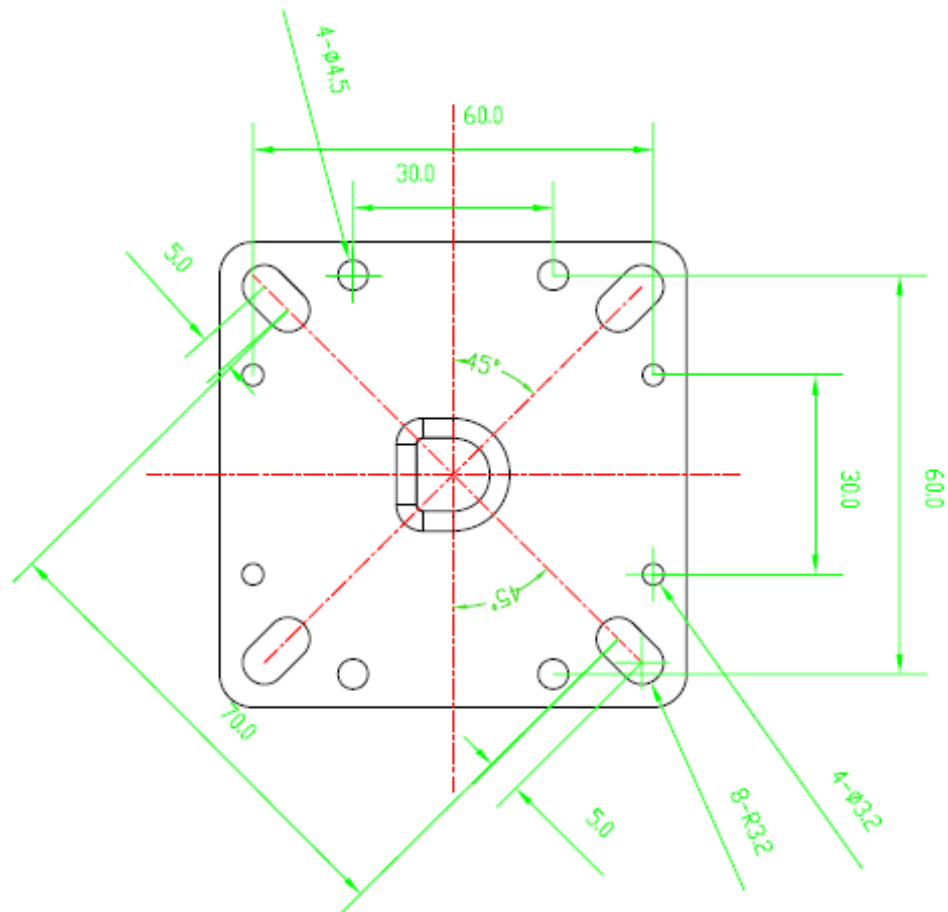

TerraWave Solutions® Universal Articulating Mount

TerraWave's universal articulating mount offers an easy installation solution to mount wall or mast mounted antennas and other WLAN accessories. The rugged mount is constructed of aluminum and a sleek-design. It accommodates almost all types of low profile antennas for both indoor and outdoor applications regardless of polarization types. All TerraWave antennas are covered by the Company's two-year TerraNet warranty program. For questions and to purchase product, contact a wireless networking solutions sales engineer at 210-375-8482, 800-851-4965 or sales@terrawave.com. Visit www.terrawave.com for additional information.

| Specifications | |
|-----------------------------|-------------------------|
| Model | TW-ART-MOUNTT |
| Dimensions | 2.75" x 2.75" x 3.15" |
| Weight | 0.40 lbs |
| Material | Aluminum |
| Operating Temperature Range | -40°F to +158°F |
| Mounting Style | Wall Mount / Mast Mount |
| Mast Diameter | 1.4" - 1.73" |

TerraWave Solutions® Universal Articulating Mount

Measurements in MM