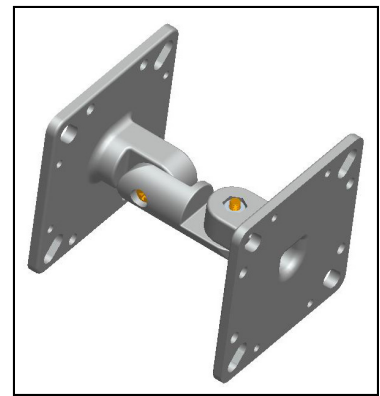

TerraWave Solutions® Universal Articulating Mount

TerraWave's universal articulating mount offers an easy installation solution to mount wall or mast mounted antennas and other WLAN accessories. The rugged mount is constructed of aluminum and a sleek-design. It accommodates almost all types of low profile antennas for both indoor and outdoor applications regardless of polarization types. All TerraWave antennas are covered by the Company's two-year TerraNet warranty program. For questions and to purchase product, contact a wireless networking solutions sales engineer at 210-375-8482, 800-851-4965 or sales@terrawave.com. Visit www.terrawave.com for additional information.

| Specifications | |
|-----------------------------|-------------------------|
| Model | TW-ART-MOUNTT |
| Dimensions | 2.75" x 2.75" x 3.15" |
| Weight | 0.40 lbs |
| Material | Aluminum |
| Operating Temperature Range | -40°F to +158°F |
| Mounting Style | Wall Mount / Mast Mount |
| Mast Diameter | 1.4" - 1.73" |