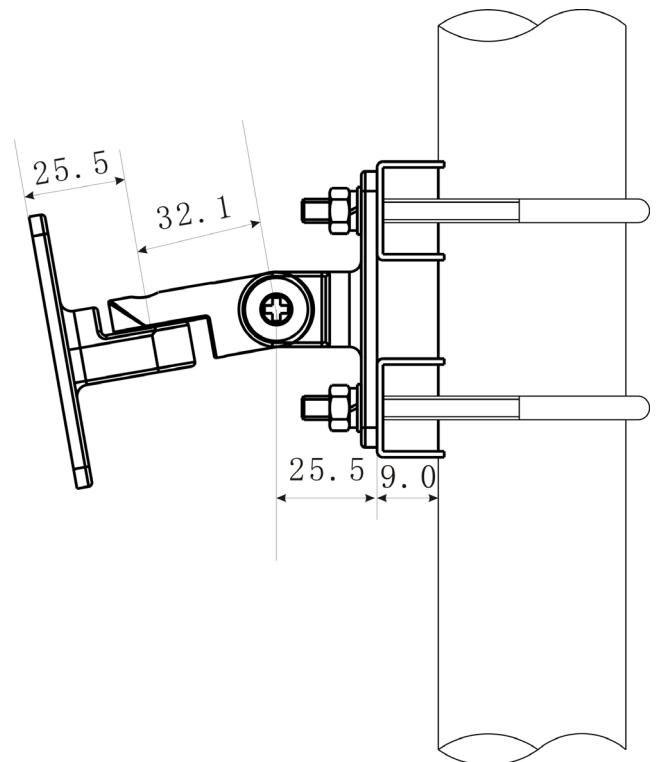

TerraWave Solutions® Universal Articulating Mount

TerraWave's universal articulating mount offers an easy installation solution to mount wall or mast mounted antennas and other WLAN accessories. The rugged mount is constructed of aluminum and a sleek-design. It accommodates almost all types of low profile antennas for both indoor and outdoor applications regardless of polarization types. All TerraWave antennas are covered by the Company's two-year TerraNet warranty program. For questions and to purchase product, contact a wireless networking solutions sales engineer at 210-375-8482, 800-851-4965 or sales@terrawave.com. Visit www.terrawave.com for additional information.

| Specifications | |
|-----------------------------|-------------------------|
| Model | TW-ART-MOUNTT |
| Dimensions | 2.75" x 2.75" x 3.15" |
| Weight | 0.40 lbs |
| Material | Aluminum |
| Operating Temperature Range | -40°F to +158°F |
| Mounting Style | Wall Mount / Mast Mount |
| Mast Diameter | 1.4" - 1.73" |

TerraWave Solutions® Universal Articulating Mount

Measurements in MM