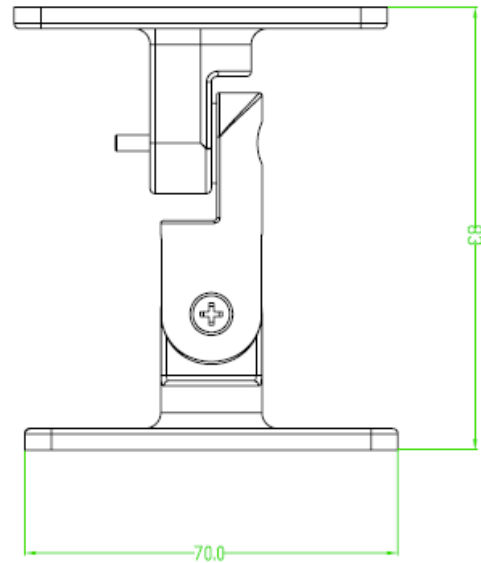

TerraWave Solutions® Universal Articulating Mount

TerraWave's universal articulating mount offers an easy installation solution to mount wall or mast mounted antennas and other WLAN accessories. The rugged mount is constructed of aluminum and a sleek-design. It accommodates almost all types of low profile antennas for both indoor and outdoor applications regardless of polarization types. All TerraWave antennas are covered by the Company's two-year TerraNet warranty program. For questions and to purchase product, contact a wireless networking solutions sales engineer at 210-375-8482, 800-851-4965 or sales@terrawave.com. Visit www.terrawave.com for additional information.

| Specifications | |
|-----------------------------|-------------------------|
| Model | TW-ART-MOUNTT |
| Dimensions | 2.75" x 2.75" x 3.15" |
| Weight | 0.40 lbs |
| Material | Aluminum |
| Operating Temperature Range | -40°F to +158°F |
| Mounting Style | Wall Mount / Mast Mount |
| Mast Diameter | 1.4" - 1.73" |

TerraWave Solutions® Universal Articulating Mount

Measurements in MM