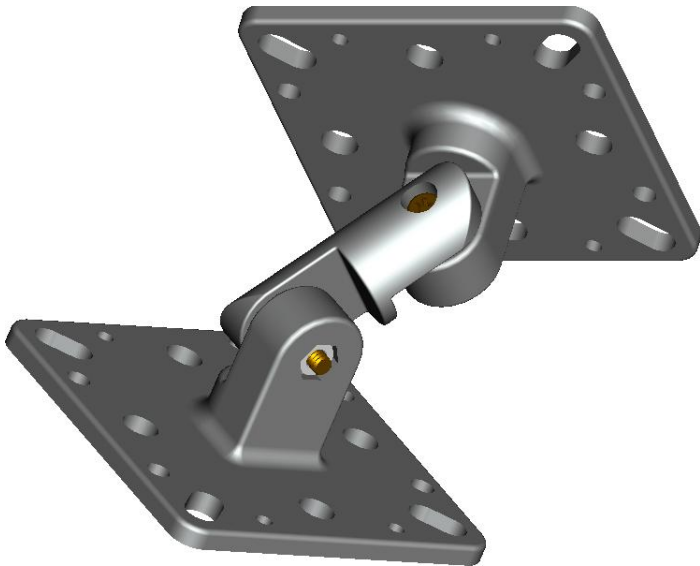

TerraWave Solutions® Universal Articulating Mount