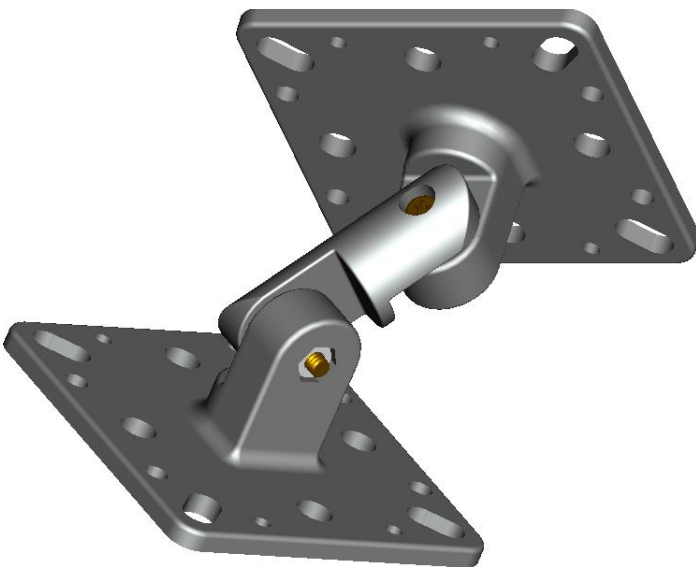

TerraWave Solutions® Universal Articulating Mount

TerraWave's universal articulating mount offers an easy installation solution to mount wall or mast mounted antennas and other WLAN accessories. The rugged mount is constructed of aluminum and a sleek-design. It accommodates almost all types of low profile antennas for both indoor and outdoor applications regardless of polarization types. All TerraWave antennas are covered by the Company's two-year TerraNet warranty program. For questions and to purchase product, contact a wireless networking solutions sales engineer at 210-375-8482, 800-851-4965 or sales@terrawave.com. Visit www.terrawave.com for additional information.

| Specifications | |
|-----------------------------|-------------------------|
| Model | TW-ART-MOUNTT |
| Dimensions | 2.75" x 2.75" x 3.15" |
| Weight | 0.40 lbs |
| Material | Aluminum |
| Operating Temperature Range | -40°F to +158°F |
| Mounting Style | Wall Mount / Mast Mount |
| Mast Diameter | 1.4" - 1.73" |